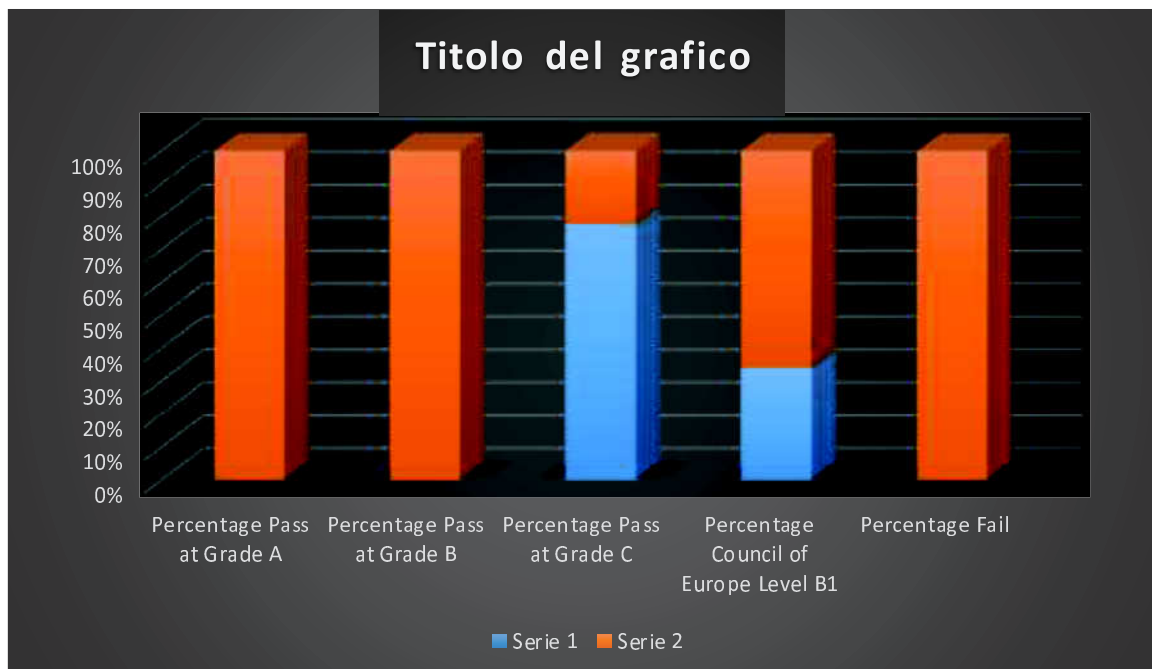

Esiti certificazioni Cambridge

June 2019 FCE FOR SCHOOLS

	Percentage
Percentage Pass at Grade A	0%
Percentage Pass at Grade B	0%
Percentage Pass at Grade C	77,78%
Percentage Council of Europe Level B1	22,22%
Percentage Fail	0%