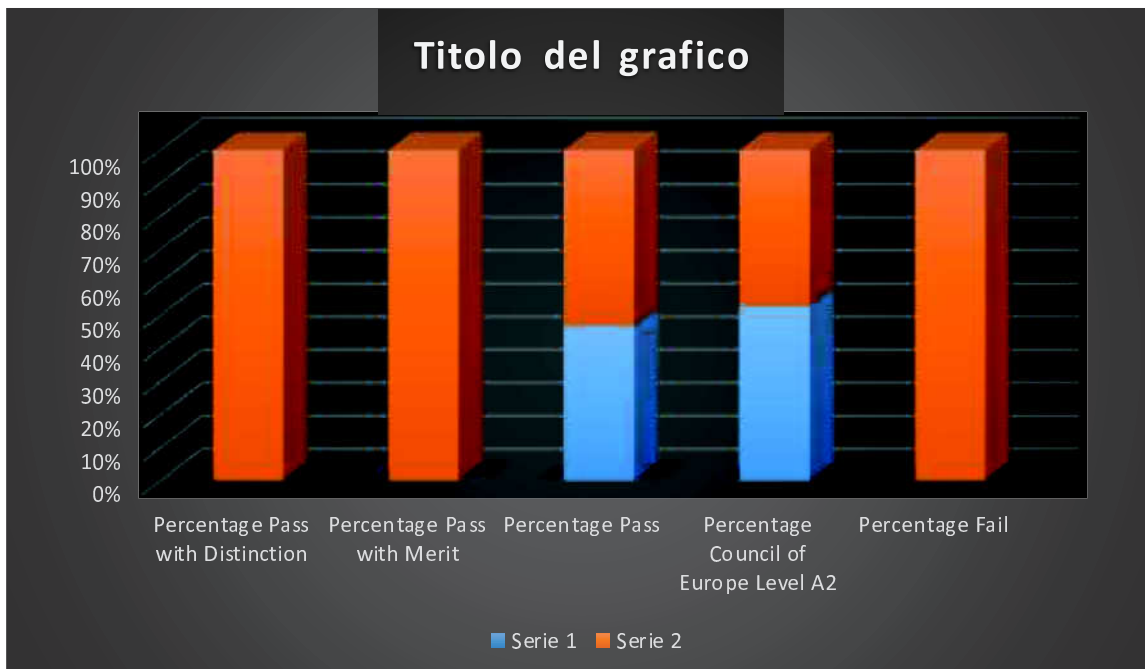

Esiti certificazioni Cambridge

June 2017 PET FOR SCHOOLS

	Percentage
Percentage Pass with Distinction	0%
Percentage Pass with Merit	0%
Percentage Pass	47,06%
Percentage Council of Europe Level A2	52,94
Percentage Fail	0%