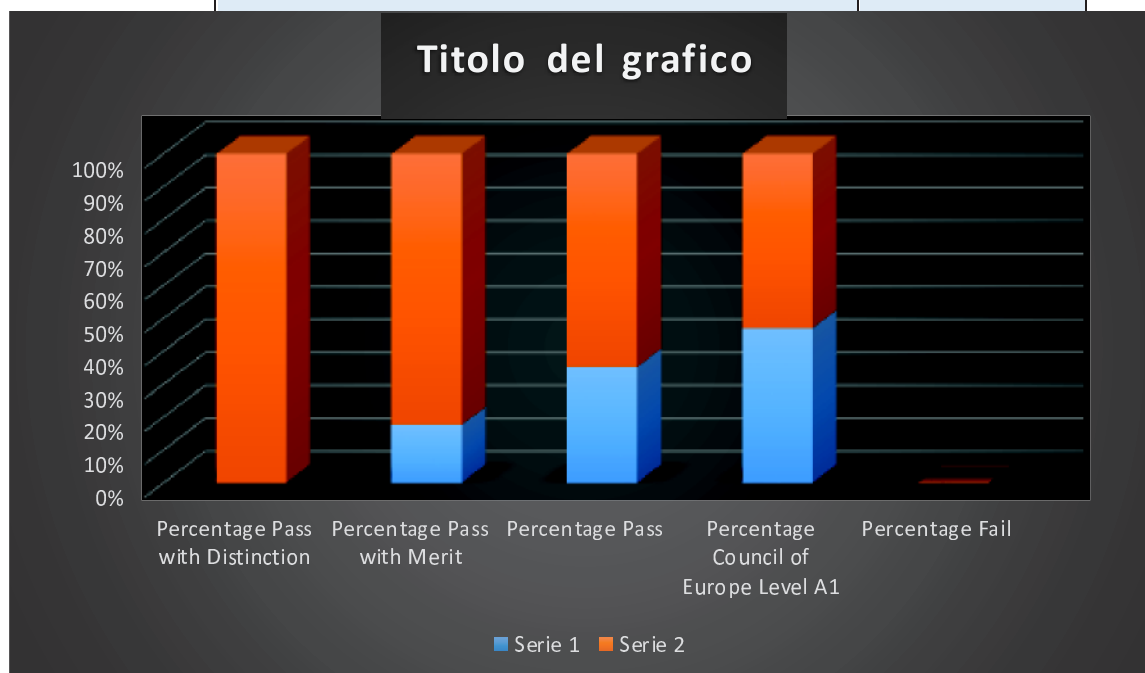

ISTITUTO TECNICO
SETTORE ECONOMICO E TECNOLOGICO

LICEO SCIENTIFICO

LICEO LINGUISTICO

LICEO CLASSICO

Esiti Certificazioni Cambridge 2018/19

June 2019 KET FOR SCHOOLS

	Percentage
Percentage Pass with Distinction	0%
Percentage Pass with Merit	17,65%
Percentage Pass	35,29%
Percentage Council of Europe Level A1	47,06%
Percentage Fail	0%