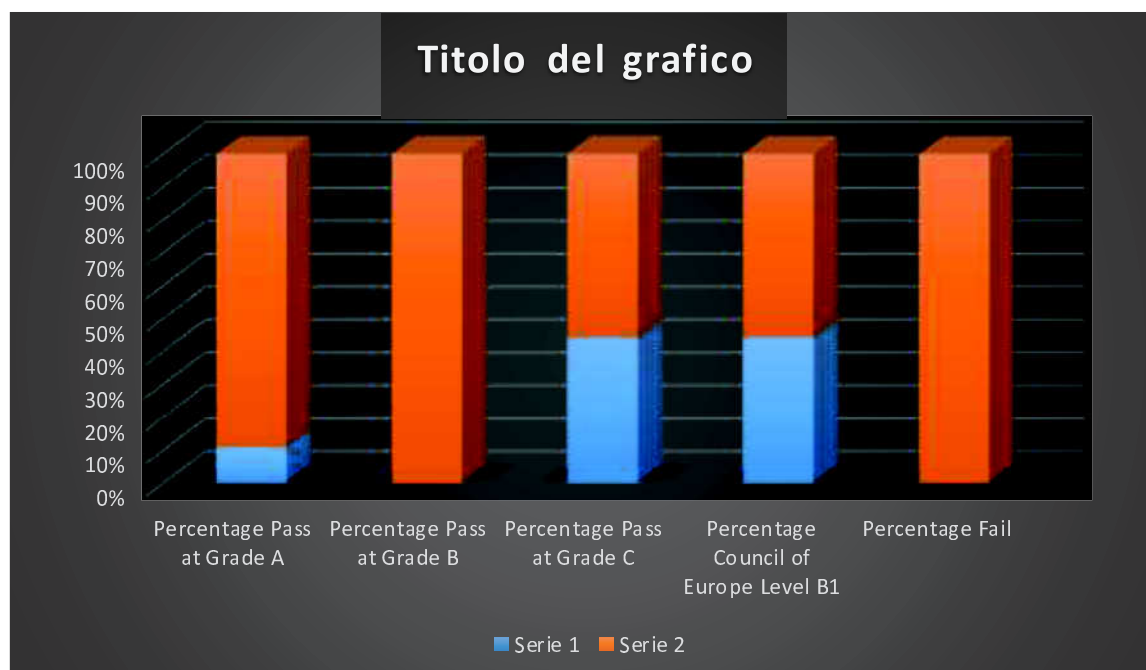

Esiti certificazioni Cambridge

June 2016 FCE FOR SCHOOLS

	Percentage
Percentage Pass at Grade A	11,11%
Percentage Pass at Grade B	0%
Percentage Pass at Grade C	44,44%
Percentage Council of Europe Level B1	44,44%
Percentage Fail	0%