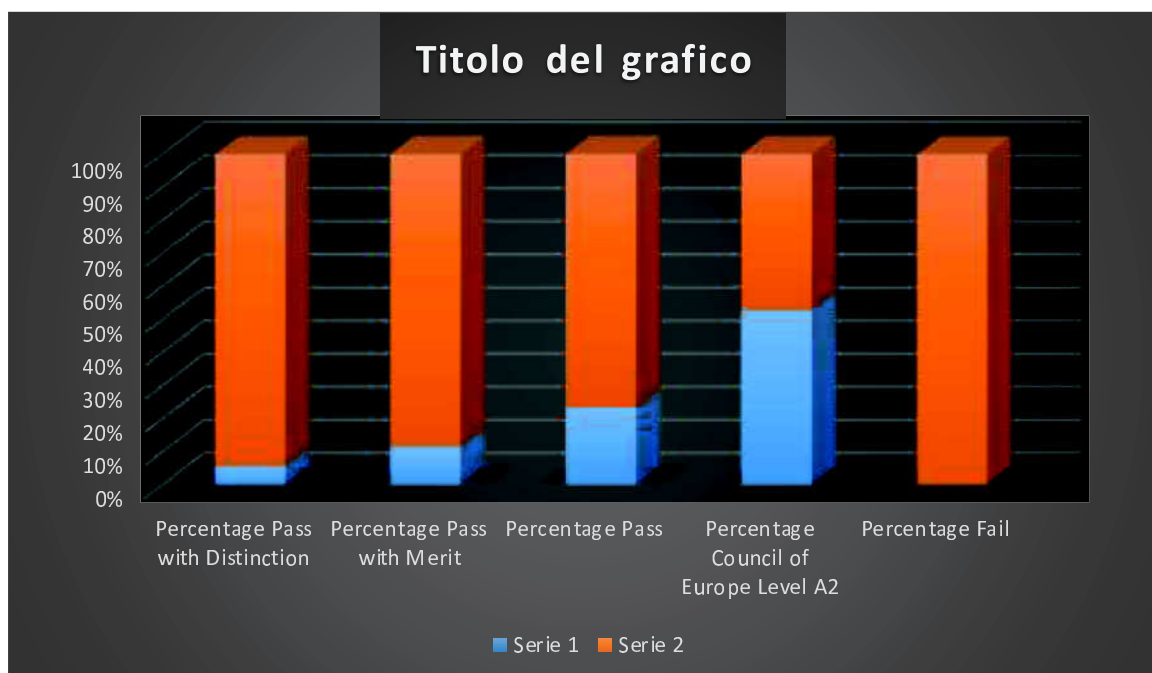

Esiti certificazioni Cambridge June 2016 PET FOR SCHOOLS

	Percentage
Percentage Pass with Distinction	5,88%
Percentage Pass with Merit	11,76%
Percentage Pass	23,53%
Percentage Council of Europe Level A2	52,94%
Percentage Fail	0%