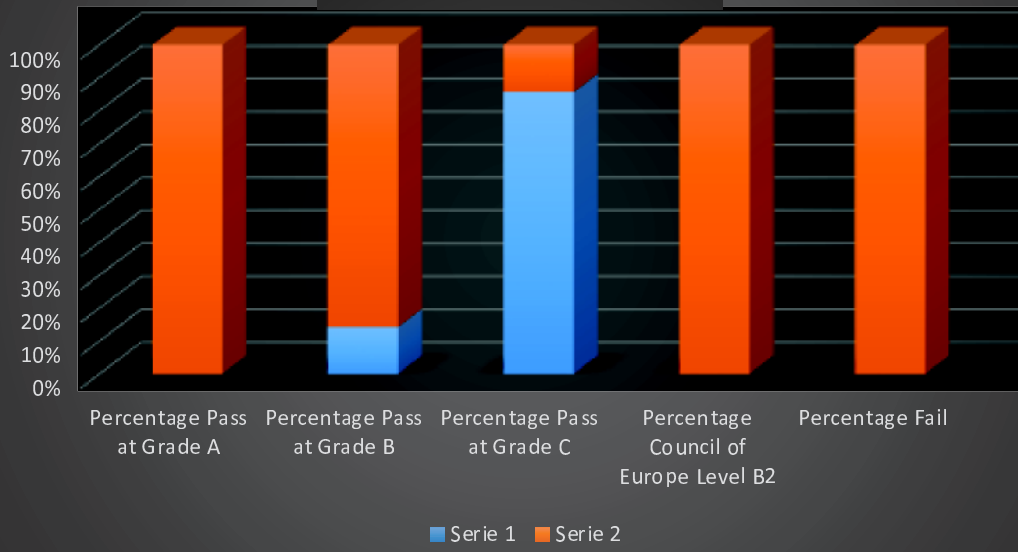

Titolo del grafico