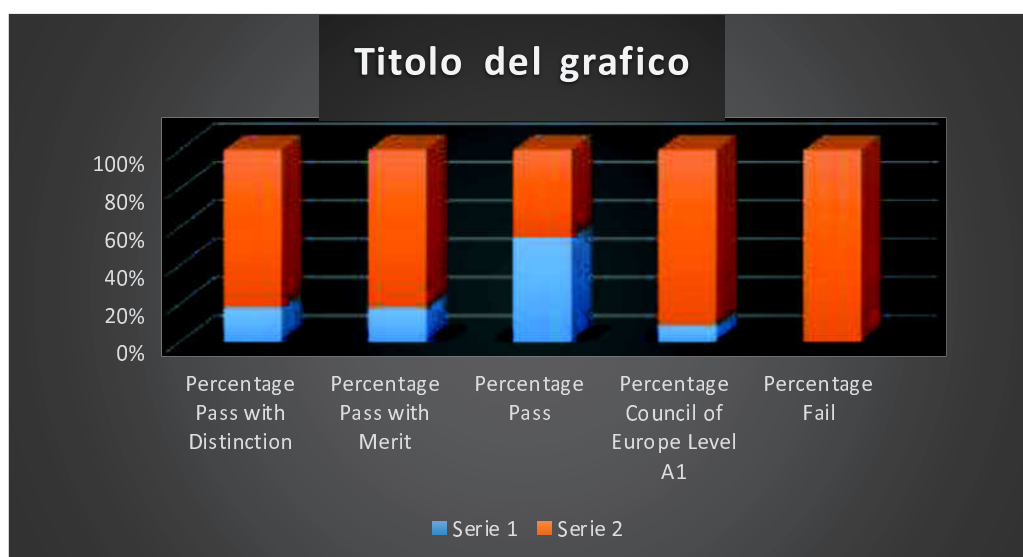

ISTITUTO TECNICO
SETTORE ECONOMICO E TECNOLOGICO

LICEO SCIENTIFICO

LICEO LINGUISTICO

LICEO CLASSICO

Esiti certificazioni Cambridge a.s.2015/16

June 2016 KET FOR SCHOOLS

	Percentage
Percentage Pass with Distinction	18,18%
Percentage Pass with Merit	18,18%
Percentage Pass	54,55%
Percentage Council of Europe Level A1	9.09%
Percentage Fail	0%