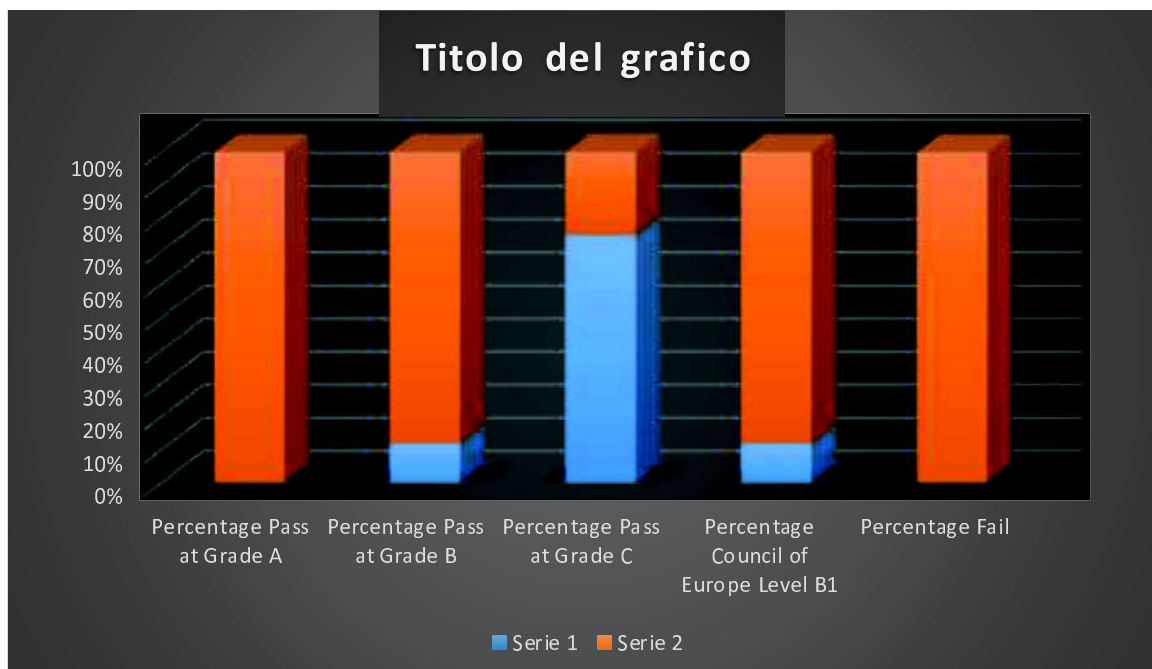

Esiti certificazioni Cambridge

June 2017 FCE FOR SCHOOLS

	Percentage
Percentage Pass at Grade A	0%
Percentage Pass at Grade B	12,05%
Percentage Pass at Grade C	75%
Percentage Council of Europe Level B1	12,05%
Percentage Fail	0%