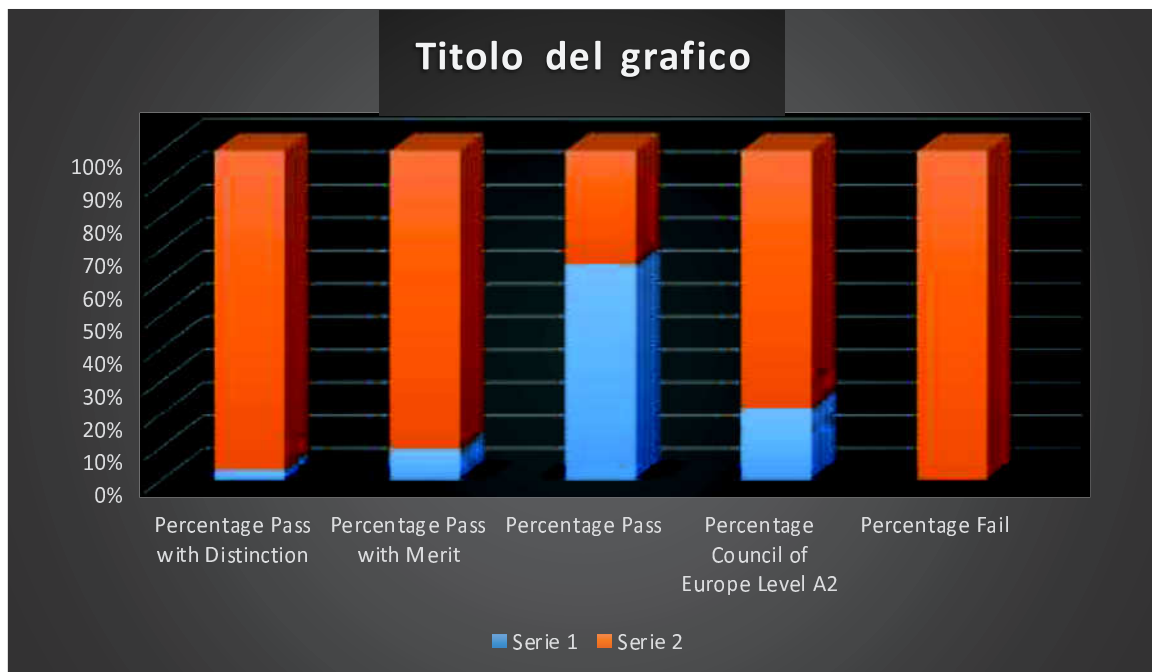

Esiti certificazioni Cambridge

June 2019 PET FOR SCHOOLS

	Percentage
Percentage Pass with Distinction	3,12%
Percentage Pass with Merit	9,38%
Percentage Pass	65,62%
Percentage Council of Europe Level A2	21,88%
Percentage Fail	0%