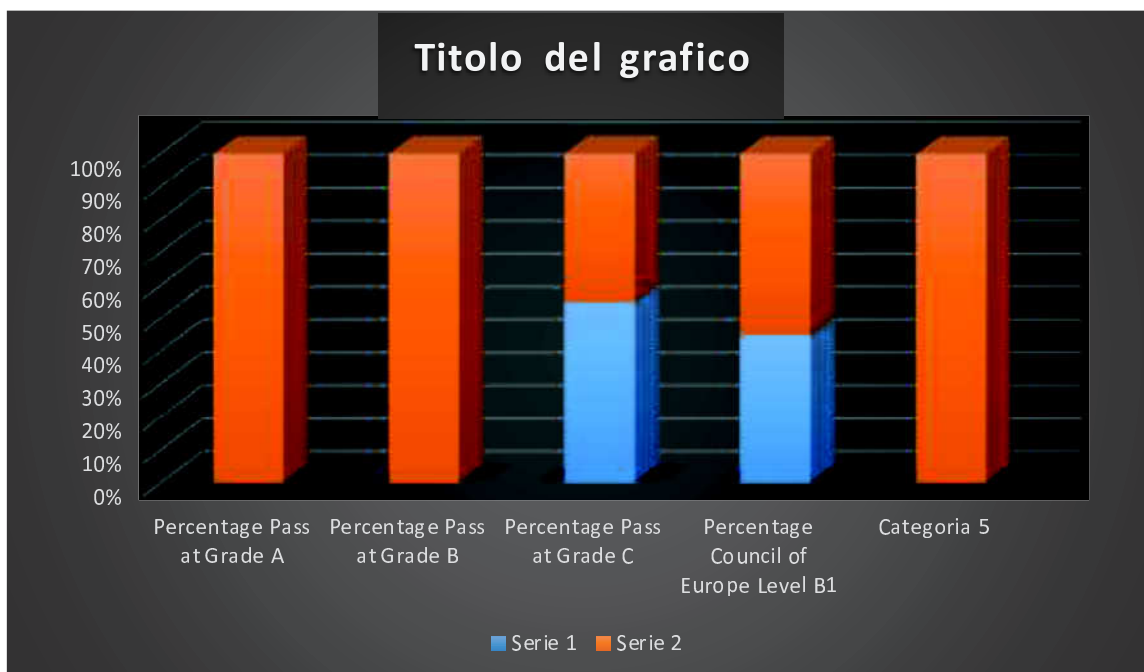

Esiti certificazioni Cambridge

July 2020 CAE FOR SCHOOLS

	Percentage
Percentage Pass at Grade A	0%
Percentage Pass at Grade B	14,28%
Percentage Pass at Grade C	85,72%
Percentage Council of Europe Level B2	0%
Percentage Fail	0%